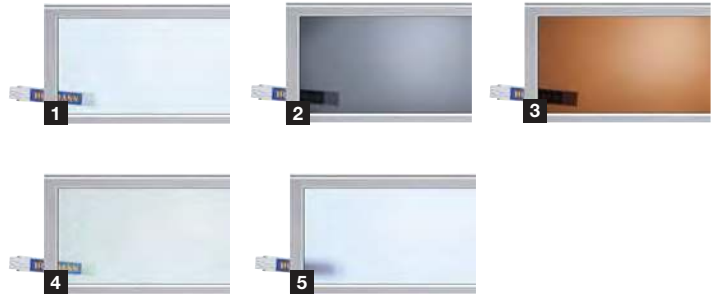

WINDOW DESIGN OPTIONS

- 1 Clear (Standard)
- 2 Smoked
- 3 Brown Tinted
- 4 Feather Etched
- 5 Tundra

All glass options are tempered. More glazing options are available, please contact Hörmann Technical Support for more information.

ALUMINUM SHEET OPTIONS

- 1 Smooth Anodized
- 2 Custom Painted (Galaxy Paint)

Panels are available insulated or non-insulated.

SilentDrive®

Garage Door Opener

WARRANTY
Limited Lifetime

- Maintenance free
- Ultra smooth and quiet
- Energy-saving
- Door security device
- Compliant with UL 325